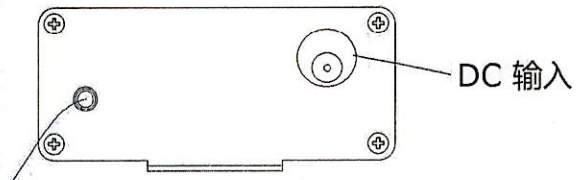

INSTRUCTION MANUAL

PARAMETER

INPUT VOLTAGE : DC 12-14V

POWER : max 16W

SIZE : L122 *W88*H38MM

OPERATING INSTRUCTIONS

INSTRUCTIONS ABOUT APP AND REMOTE

APP Name: LOTUS LANTERN