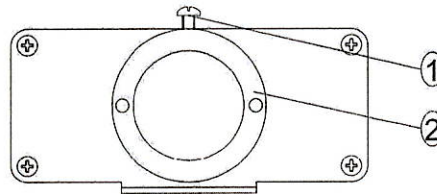

INSTRUCTION MANUAL

PARAMETER

INPUT VOLTAGE : DC 12-14V

POWER : max 16W

SIZE : L122 *W88*H38MM

OPERATING INSTRUCTIONS

INSTRUCTIONS ABOUT APP AND REMOTE

APP Name: LOTUS LANTERN