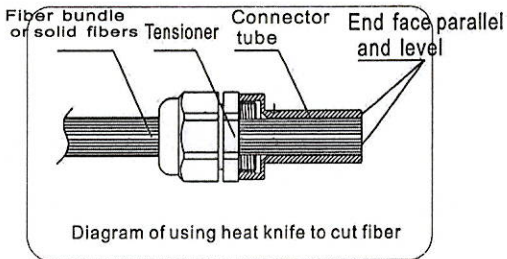

INSTRUCTION MANUAL

PARAMETER

INPUT VOLTAGE : DC 12-14V

POWER : max 16W

SIZE : L122 *W88*H38MM

OPERATING INSTRUCTIONS

INSTRUCTIONS ABOUT APP AND REMOTE

APP Name: LOTUS LANTERN