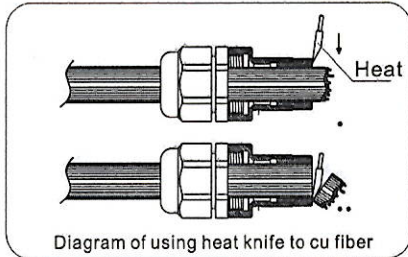

INSTRUCTION MANUAL

PARAMETER

INPUT VOLTAGE : DC 12-14V

POWER : max 16W

SIZE : L122 *W88*H38MM

OPERATING INSTRUCTIONS

INSTRUCTIONS ABOUT APP AND REMOTE

APP Name: LOTUS LANTERN