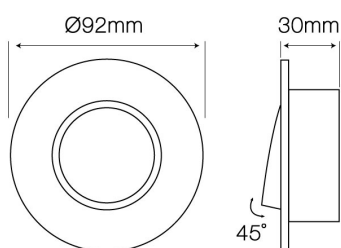

This product is suitable for recessed installation.

Adjustable downlight fixture - the beam of light can be turned into any direction.

Maximum suitable lamp power

Material (housing)

Type of surface suitable for installation

Mounting hole diameter

Name of the parameter	Value
Maximum suitable lamp power	35
IP protection rating	20
Warranty (years)	5
Colour	white
Fixture's diameter	92
Lamp's diameter	50
Material (housing)	DIE-CAST alu
Painting technique	Powder coated
Finish	matt
Y-axis angle regulation	45
Type of surface suitable for installation	F

Manufacturer issues a 5-year warranty for this product.

Product coated with a matt paint finish which gives aesthetic appearance.

IP protection rating

Y-axis angle regulation

Distance from illuminated surface

IEC protection class

Name of the parameter	Value
Distance from illuminated surface	0.5 m
Installation method	recessed
Mounting hole diameter	80 mm
For indoor and outdoor use	YES
IEC protection class	III
Full box quantity	100 pc
Height	30 mm
Master carton weight (kg)	10
Product code	242915