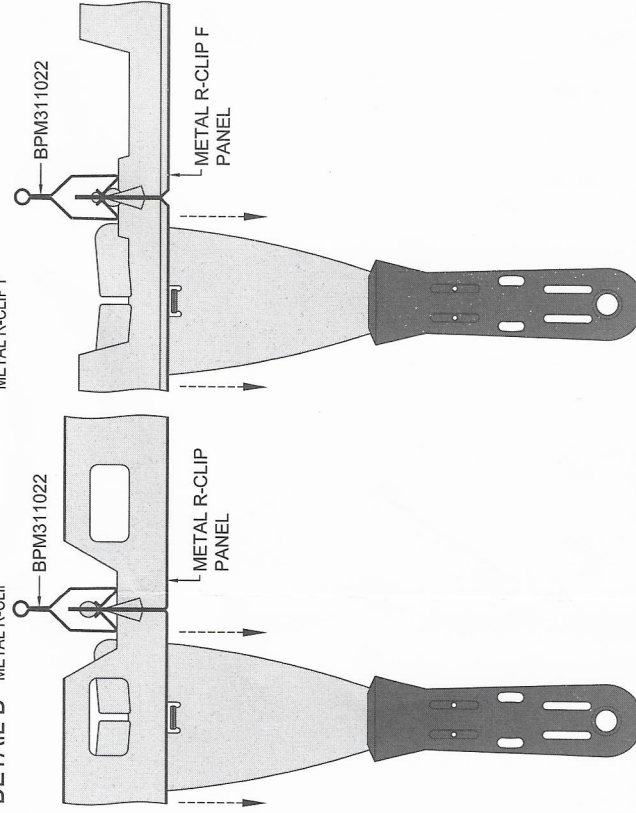

BPM311028

EXTRACTION TOOL

FOR METAL Q-CLIP, METAL Q-CLIP F, METAL R-CLIP, METAL R-CLIP F, METAL K-CLIP, METAL F-CLIP ACCESS, METAL D-CLIP
STAINLESS STEEL WITH BLACK PLASTIC HANDLE, 0.06 kg/pc

DETAIL D METAL D-CLIP

DETAIL A METAL Q-CLIP

DETAIL B METAL R-CLIP

METAL R-CLIP F

DETAIL C METAL F-CLIP ACCESS