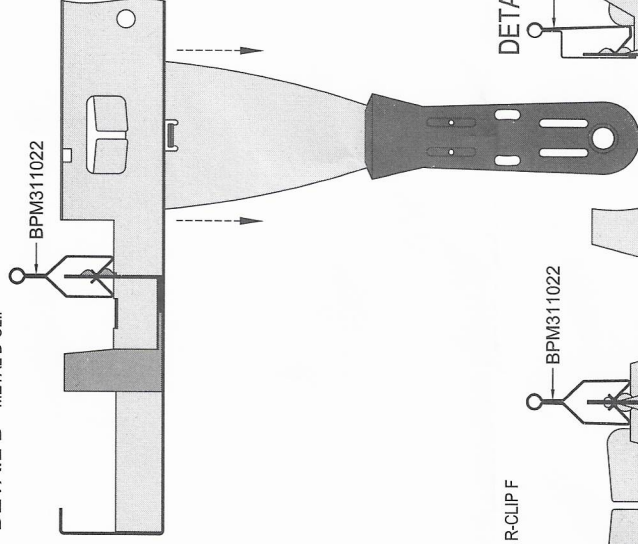

BPM311028

EXTRACTION TOOL

FOR METAL Q-CLIP, METAL Q-CLIP F, METAL R-CLIP, METAL R-CLIP F, METAL K-CLIP, METAL F-CLIP ACCESS, METAL D-CLIP
STAINLESS STEEL WITH BLACK PLASTIC HANDLE, 0.06 kg/pc

DETAIL D METAL D-CLIP

DETAIL A METAL Q-CLIP

DETAIL B METAL R-CLIP

METAL R-CLIP F

DETAIL C METAL F-CLIP ACCESS