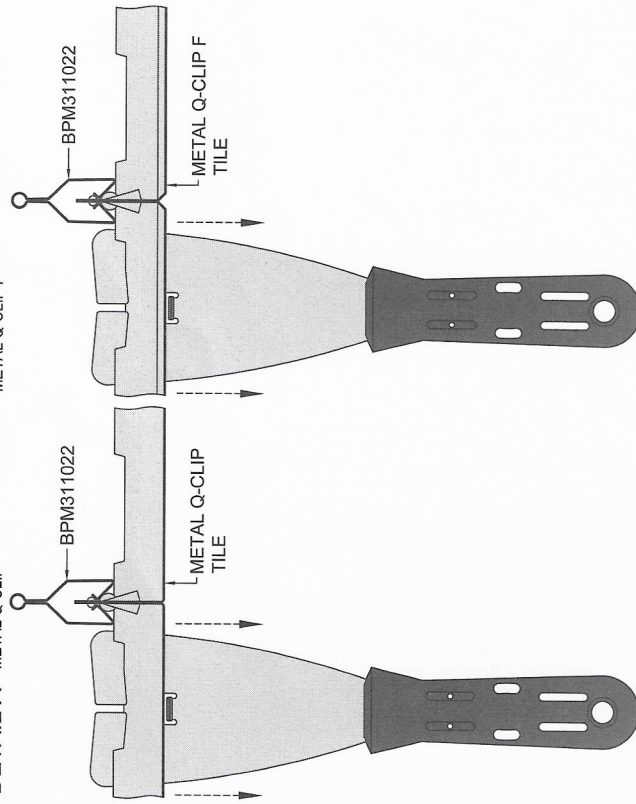

BPM311028

EXTRACTION TOOL

FOR METAL Q-CLIP, METAL Q-CLIP F, METAL R-CLIP, METAL R-CLIP F, METAL K-CLIP, METAL F-CLIP ACCESS, METAL D-CLIP
STAINLESS STEEL WITH BLACK PLASTIC HANDLE, 0.06 kg/pc

DETAIL D METAL D-CLIP

DETAIL A METAL Q-CLIP

DETAIL B METAL R-CLIP

METAL R-CLIP F

DETAIL C METAL F-CLIP ACCESS