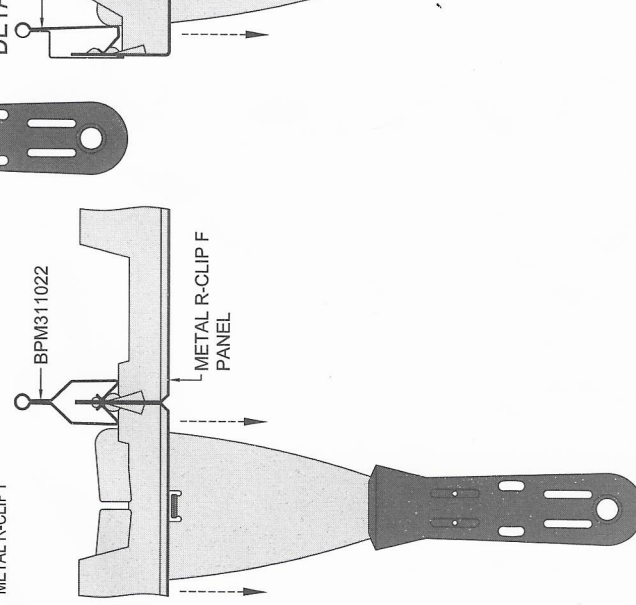

BPM311028

EXTRACTION TOOL

FOR METAL Q-CLIP, METAL Q-CLIP F, METAL R-CLIP, METAL R-CLIP F, METAL K-CLIP, METAL F-CLIP ACCESS, METAL D-CLIP
STAINLESS STEEL WITH BLACK PLASTIC HANDLE, 0.06 kg/pc

DETAIL D METAL D-CLIP

DETAIL A METAL Q-CLIP

DETAIL B METAL R-CLIP

METAL R-CLIP F

DETAIL C METAL F-CLIP ACCESS