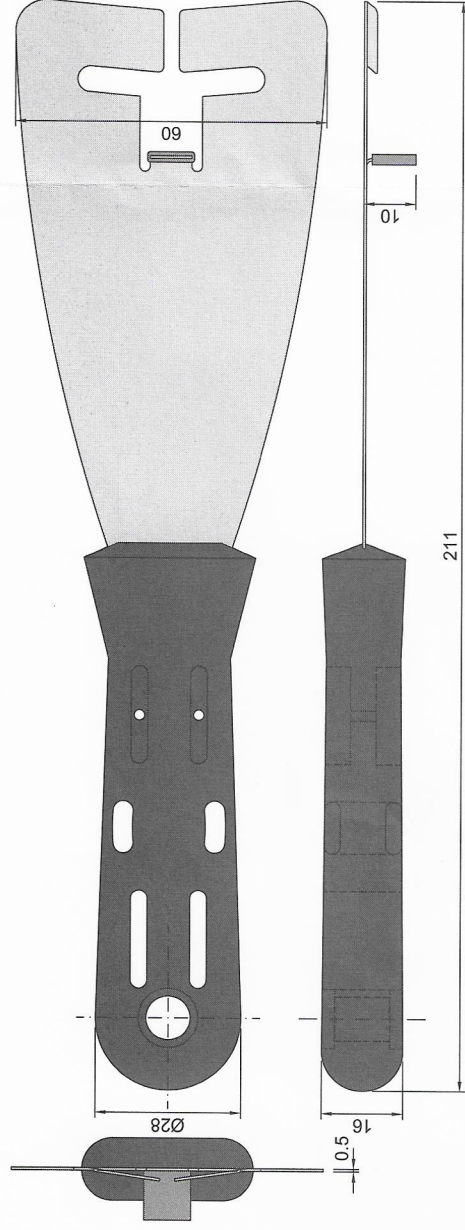

BPM311028

EXTRACTION TOOL

FOR METAL Q-CLIP, METAL Q-CLIP F, METAL R-CLIP, METAL R-CLIP F, METAL K-CLIP, METAL F-CLIP ACCESS, METAL D-CLIP
STAINLESS STEEL WITH BLACK PLASTIC HANDLE, 0.06 kg/pc

DETAIL D METAL D-CLIP

DETAIL A METAL Q-CLIP

DETAIL B METAL R-CLIP

METAL R-CLIP F

DETAIL C METAL F-CLIP ACCESS